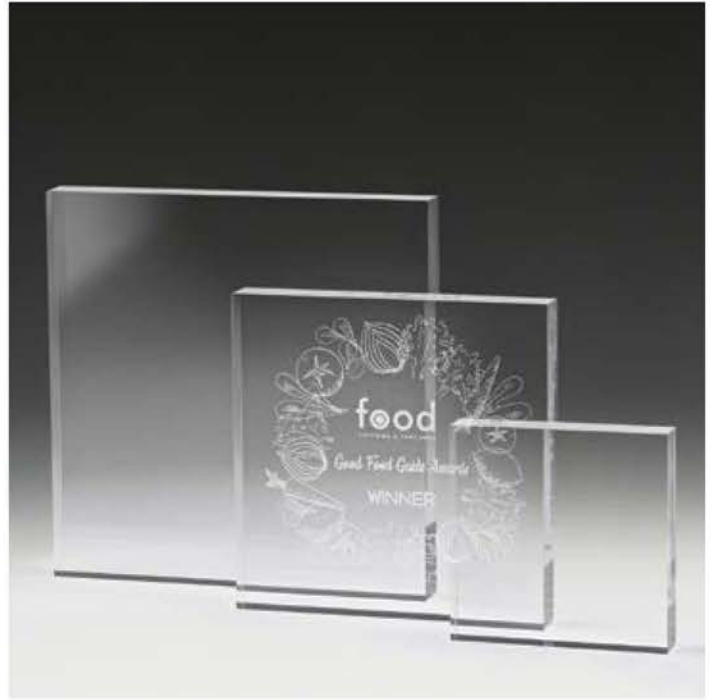

AC103 - 220mm

BLUE GLACIER ACRYLIC

29mm Thick Decorated Acrylic with Blue Tint in Gift Box

AC25A - 140mm
AC25B - 190mm
AC25C - 230mm

Acrylic

ACRYLIC PINNACLE

Imposing Peak Design 40mm Thick
in Gift Box

AC102M - 175mm
AC102L - 200mm