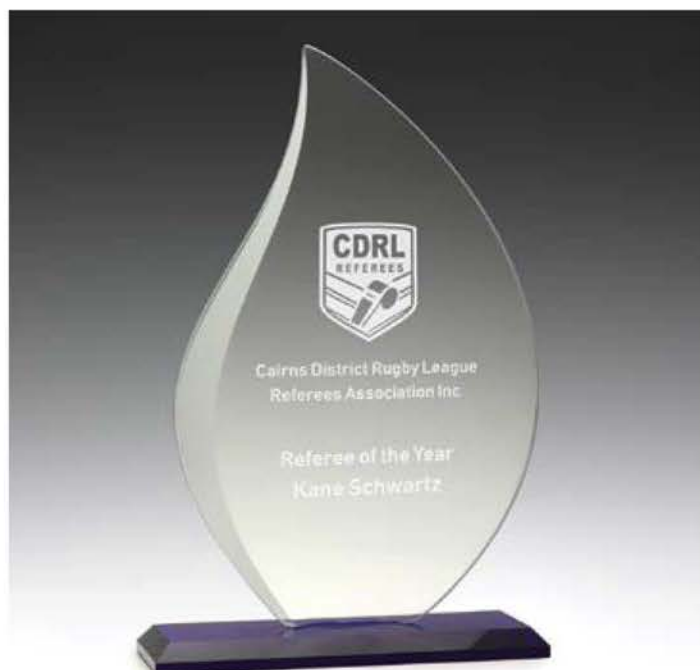

GLASS BLUE LOTUS

5mm Thick Glass Elegant Design with Silver Edge
& Blue Glass Base in Gift Box

W935A - 170mm
W935B - 190mm
W935C - 210mm