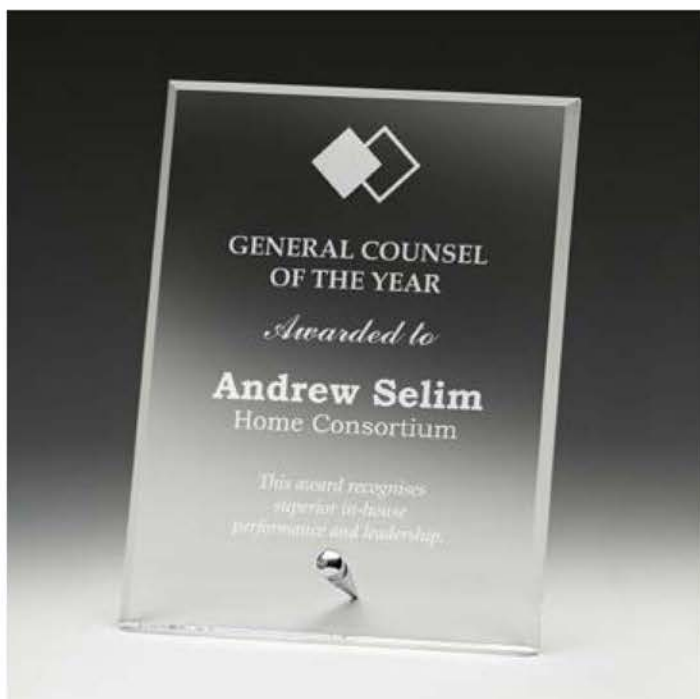

PRESTIGE PLAQUE ACRYLIC

Acrylic Plaque with Bevel Edge 10mm Thick
& Metal Stand in Plain Box

AC10A - 150mm
AC10B - 175mm
AC10C - 200mm